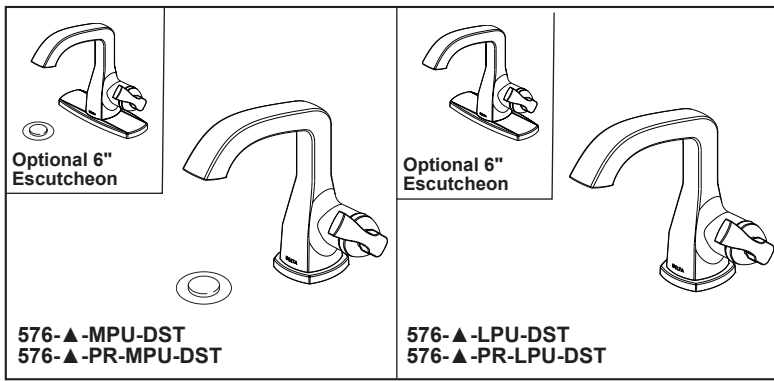

STANDARD SPECIFICATIONS:

- Max. flow rate 1.2 gpm @ 60 psi, 4.5 L/min @ 414 kPa
- One or three hole mount (escutcheon included)
- Solid metal construction
- Diamond coated ceramic cartridge
- 1/4" O.D. straight, staggered PEX supply tubes
- Model has metal drain with push pop-up type fitting with plated flange and stopper, no lift rod hole
- "LPU" models less pop-up drain; no lift rod hole
- Optional red/blue indicator ring provided with model

WARRANTY

- Parts and Finish - Lifetime limited warranty; or for commercial purchasers, 10 years for multi-family residential (apartments and condominiums) and 5 years for all other commercial uses, in each case from the date the product is received by the original purchaser or their authorized representative (installation contractor, etc.).
- Electronic Parts and Batteries (if applicable) - 5 years from the date the product is received by the original purchaser or their authorized representative (installation contractor, etc.); or for commercial purchasers, 1 year from the date the product is received by the original purchaser or their authorized representative (installation contractor, etc.). No warranty is provided on batteries.

COMPLIES WITH:

- ASME A112.18.1 / CSA B125.1
- ASME A112.18.2 / CSA B125.2
- ♿ Indicates compliance to
- ICC/ANSI A117.1
- EPA WaterSense®

▲ Designate Proper Finish Suffix

Delta reserves the right (1) to make changes in specifications and materials, and (2) to change or discontinue models, both without notice or obligation. Dimensions are for reference only. See current full-line price book or www.deltafaucet.com for finish options and product availability.

DSP-L-576-MPU-DST Rev. A

Delta Faucet Company

55 E. 111th Street, Indianapolis, IN 46280
350 South Edgeware Road, St. Thomas, ON N5P 4L1
© 2023 Delta Faucet Company