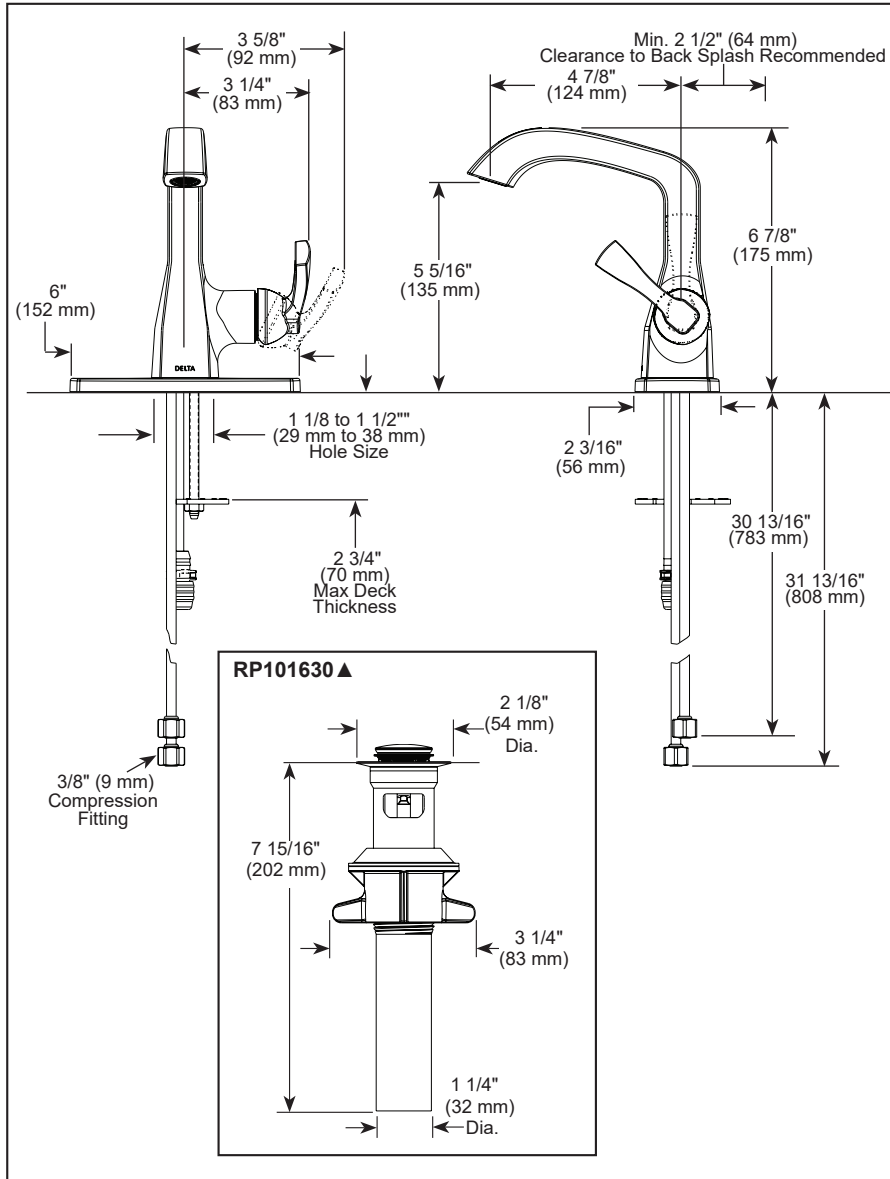

STANDARD SPECIFICATIONS:

- Max. flow rate 1.2 gpm @ 60 psi, 4.5 L/min @ 414 kPa
- One or three hole mount (escutcheon included)
- Solid metal construction
- Diamond coated ceramic cartridge
- 1/4" O.D. straight, staggered PEX supply tubes
- Model has metal drain with push pop-up type fitting with plated flange and stopper, no lift rod hole
- "LPU" models less pop-up drain; no lift rod hole
- Optional red/blue indicator ring provided with model

COMPLIES WITH:

- ASME A112.18.1 / CSA B125.1
- ASME A112.18.2 / CSA B125.2
- ♿ Indicates compliance to
- ICC/ANSI A117.1
- EPA WaterSense®

▲ Designate Proper Finish Suffix

Delta reserves the right (1) to make changes in specifications and materials, and (2) to change or discontinue models, both without notice or obligation. Dimensions are for reference only. See current full-line price book or www.deltafaucet.com for finish options and product availability.

DSP-L-576-MPU-DST Rev. A

Delta Faucet Company

55 E. 111th Street, Indianapolis, IN 46280
350 South Edgeware Road, St. Thomas, ON N5P 4L1
© 2023 Delta Faucet Company